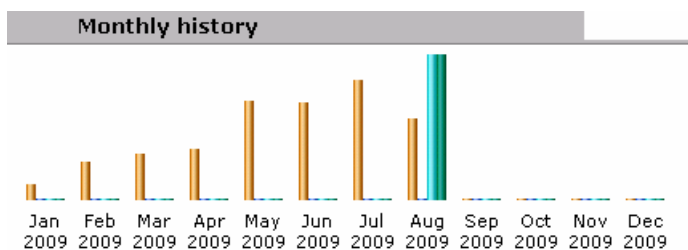

Statistics www.wordz.ru on 18.08.09

Average attendance for the last 2 weeks: 341 Unique/day
7840 hits/day

Registered users: **823**
Pages/Visit: **3,36**
Bounce Rate: **47,12 %**
Avg. Time on Site: **09min:52sec**
% New Visits: **55,08 %**

Number of words in the dictionary: **68360**
Of these, speaker sounded and SAPI: **28295**
Site Version: **1.350**

Internal statistics from a hosting company

Summary					
Reported period	Month Jul 2009				
First visit	01 Jul 2009				
Last visit	31 Jul 2009				
	Unique visitors	Number of visits	Pages	Hits	Bandwidth
Viewed traffic *	6195	7481 (1.2 visits/visitor)	0 (0 Pages/Visit)	183713 (24.55 Hits/Visit)	2.21 GB (309.78 KB/Visit)
Not viewed traffic *			0	5965	123.32 MB

* Not viewed traffic includes traffic generated by robots, worms, or replies with special HTTP status codes.

Month	Unique visitors	Pages	Hits	Bandwidth
Jan 2009	771	0	0	0
Feb 2009	1946	0	0	0
Mar 2009	2399	0	0	0
Apr 2009	2629	0	0	0
May 2009	5120	0	0	0
Jun 2009	5031	0	0	0
Jul 2009	6195	0	0	0
Aug 2009	4193	0	113583	3.42 GB
Sep 2009	0	0	0	0
Oct 2009	0	0	0	0
Nov 2009	0	0	0	0
Dec 2009	0	0	0	0
Total	28284	0	113583	3.42 GB