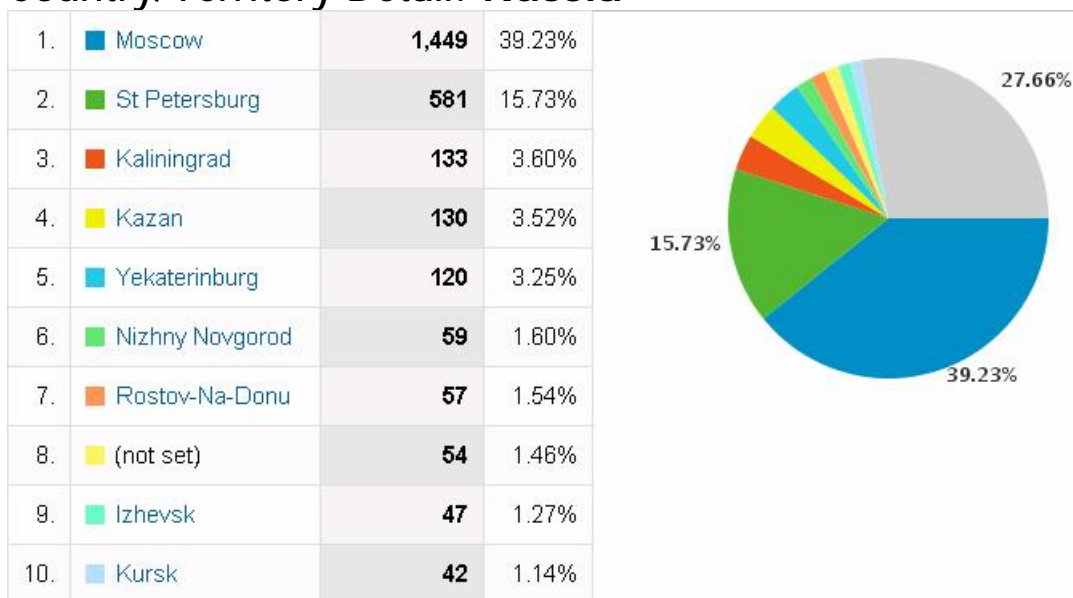

Country/Territory Detail: Russia

This country/territory sent 3,694 visits via 125 cities