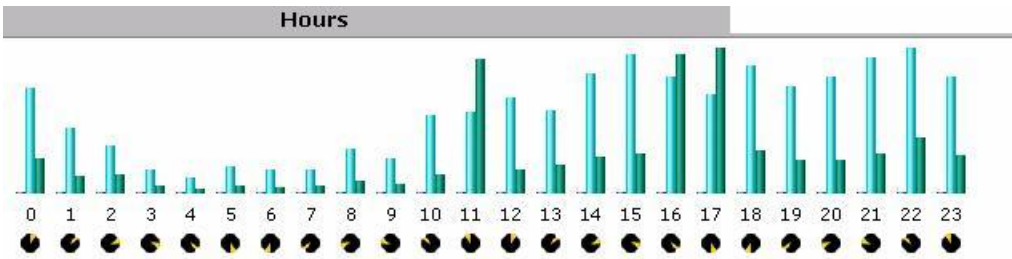

Number of words in the dictionary: **68360**
 Of these, speaker sounded and SAPI: **28295**
 Site Version: **1.350**

Internal statistics from a hosting company

Summary					
Reported period	Month Jul 2009				
First visit	01 Jul 2009				
Last visit	31 Jul 2009				
	Unique visitors	Number of visits	Pages	Hits	Bandwidth
Viewed traffic *	6195	7481 (1.2 visits/visitor)	0 (0 Pages/Visit)	183713 (24.55 Hits/Visit)	2.21 GB (309.78 KB/Visit)
Not viewed traffic *			0	5965	123.32 MB

* Not viewed traffic includes traffic generated by robots, worms, or replies with special HTTP status codes.

Month	Unique visitors	Pages	Hits	Bandwidth
Jan 2009	771	0	0	0
Feb 2009	1946	0	0	0
Mar 2009	2399	0	0	0
Apr 2009	2629	0	0	0
May 2009	5120	0	0	0
Jun 2009	5031	0	0	0
Jul 2009	6195	0	0	0
Aug 2009	4193	0	113583	3.42 GB
Sep 2009	0	0	0	0
Oct 2009	0	0	0	0
Nov 2009	0	0	0	0
Dec 2009	0	0	0	0
Total	28284	0	113583	3.42 GB

Day	Pages	Hits	Bandwidth
Mon	0	6454.50	53.34 MB
Tue	0	6800.50	118.30 MB
Wed	0	6185.40	57.33 MB
Thu	0	6022.80	49.61 MB
Fri	0	5375.80	138.45 MB
Sat	0	5187.50	43.72 MB
Sun	0	5505.75	43.70 MB

Hours	Pages	Hits	Bandwidth	Hours	Pages	Hits	Bandwidth
00	0	9764	83.09 MB	12	0	8865	58.29 MB
01	0	6095	40.21 MB	13	0	7732	67.65 MB
02	0	4437	47.06 MB	14	0	11210	88.21 MB
03	0	2102	17.94 MB	15	0	13001	95.39 MB
04	0	1463	11.38 MB	16	0	10927	339.62 MB
05	0	2436	16.21 MB	17	0	9238	353.97 MB
06	0	2208	12.08 MB	18	0	11974	105.29 MB
07	0	2242	16.84 MB	19	0	9943	81.05 MB
08	0	4054	29.90 MB	20	0	10912	79.00 MB
09	0	3278	23.25 MB	21	0	12626	95.83 MB
10	0	7275	44.75 MB	22	0	13480	134.64 MB
11	0	7576	329.57 MB	23	0	10875	92.02 MB