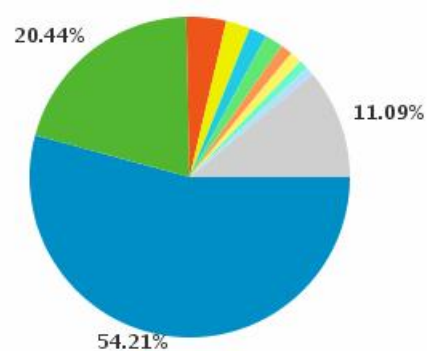

Map Overlay

1.	Russia	3,694	54.21%
2.	Ukraine	1,393	20.44%
3.	Kazakhstan	274	4.02%
4.	United States	166	2.44%
5.	Belarus	124	1.82%
6.	Germany	122	1.79%
7.	Mexico	84	1.23%
8.	Israel	82	1.20%
9.	United Kingdom	63	0.92%
10.	Denmark	57	0.84%

6,814 visits came from 89 countries/territories