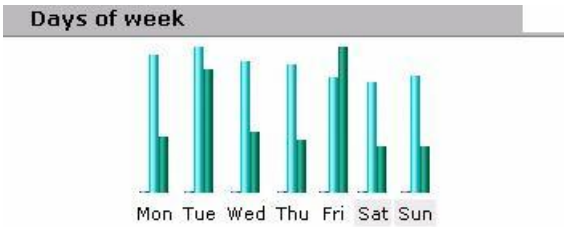

Number of words in the dictionary: **68360**
 Of these, speaker sounded and SAPI: **28295**
 Site Version: **1.350**

Internal statistics from a hosting company

Summary					
Reported period	Month Jul 2009				
First visit	01 Jul 2009				
Last visit	31 Jul 2009				
	Unique visitors	Number of visits	Pages	Hits	Bandwidth
Viewed traffic *	6195	7481 (1.2 visits/visitor)	0 (0 Pages/Visit)	183713 (24.55 Hits/Visit)	2.21 GB (309.78 KB/Visit)
Not viewed traffic *			0	5965	123.32 MB

* Not viewed traffic includes traffic generated by robots, worms, or replies with special HTTP status codes.

Month	Unique visitors	Pages	Hits	Bandwidth
Jan 2009	771	0	0	0
Feb 2009	1946	0	0	0
Mar 2009	2399	0	0	0
Apr 2009	2629	0	0	0
May 2009	5120	0	0	0
Jun 2009	5031	0	0	0
Jul 2009	6195	0	0	0
Aug 2009	4193	0	113583	3.42 GB
Sep 2009	0	0	0	0
Oct 2009	0	0	0	0
Nov 2009	0	0	0	0
Dec 2009	0	0	0	0
Total	28284	0	113583	3.42 GB

Day	Pages	Hits	Bandwidth
Mon	0	6454.50	53.34 MB
Tue	0	6800.50	118.30 MB
Wed	0	6185.40	57.33 MB
Thu	0	6022.80	49.61 MB
Fri	0	5375.80	138.45 MB
Sat	0	5187.50	43.72 MB
Sun	0	5505.75	43.70 MB

Hours	Pages	Hits	Bandwidth	Hours	Pages	Hits	Bandwidth
00	0	9764	83.09 MB	12	0	8865	58.29 MB
01	0	6095	40.21 MB	13	0	7732	67.65 MB
02	0	4437	47.06 MB	14	0	11210	88.21 MB
03	0	2102	17.94 MB	15	0	13001	95.39 MB
04	0	1463	11.38 MB	16	0	10927	339.62 MB
05	0	2436	16.21 MB	17	0	9238	353.97 MB
06	0	2208	12.08 MB	18	0	11974	105.29 MB
07	0	2242	16.84 MB	19	0	9943	81.05 MB
08	0	4054	29.90 MB	20	0	10912	79.00 MB
09	0	3278	23.25 MB	21	0	12626	95.83 MB
10	0	7275	44.75 MB	22	0	13480	134.64 MB
11	0	7576	329.57 MB	23	0	10875	92.02 MB