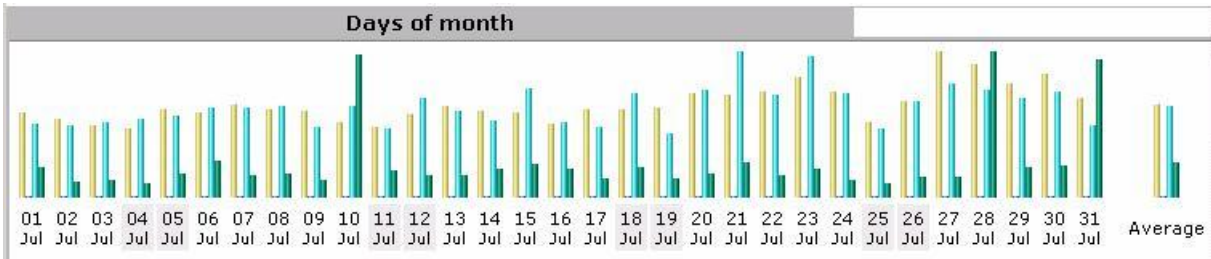

Statistics www.wordz.ru on 18.08.09

Average attendance for the last 2 weeks: 341 Unique/day
7840 hits/day

Registered users: **823**
 Pages/Visit: **3,36**
 Bounce Rate: **47,12 %**
 Avg. Time on Site: **09min:52sec**
 % New Visits: **55,08 %**

Number of words in the dictionary: **68360**
 Of these, speaker sounded and SAPI: **28295**
 Site Version: **1.350**

Internal statistics from a hosting company

Summary					
Reported period	Month Jul 2009				
First visit	01 Jul 2009				
Last visit	31 Jul 2009				
	Unique visitors	Number of visits	Pages	Hits	Bandwidth
Viewed traffic *	6195	7481 (1.2 visits/visitor)	0 (0 Pages/Visit)	183713 (24.55 Hits/Visit)	2.21 GB (309.78 KB/Visit)
Not viewed traffic *			0	5965	123.32 MB

* Not viewed traffic includes traffic generated by robots, worms, or replies with special HTTP status codes.

Month	Unique visitors	Pages	Hits	Bandwidth
Jan 2009	771	0	0	0
Feb 2009	1946	0	0	0
Mar 2009	2399	0	0	0
Apr 2009	2629	0	0	0
May 2009	5120	0	0	0
Jun 2009	5031	0	0	0
Jul 2009	6195	0	0	0
Aug 2009	4193	0	113583	3.42 GB
Sep 2009	0	0	0	0
Oct 2009	0	0	0	0
Nov 2009	0	0	0	0
Dec 2009	0	0	0	0
Total	28284	0	113583	3.42 GB

Day	Pages	Hits	Bandwidth
Mon	0	6454.50	53.34 MB
Tue	0	6800.50	118.30 MB
Wed	0	6185.40	57.33 MB
Thu	0	6022.80	49.61 MB
Fri	0	5375.80	138.45 MB
Sat	0	5187.50	43.72 MB
Sun	0	5505.75	43.70 MB

Hours	Pages	Hits	Bandwidth	Hours	Pages	Hits	Bandwidth
00	0	9764	83.09 MB	12	0	8865	58.29 MB
01	0	6095	40.21 MB	13	0	7732	67.65 MB
02	0	4437	47.06 MB	14	0	11210	88.21 MB
03	0	2102	17.94 MB	15	0	13001	95.39 MB
04	0	1463	11.38 MB	16	0	10927	339.62 MB
05	0	2436	16.21 MB	17	0	9238	353.97 MB
06	0	2208	12.08 MB	18	0	11974	105.29 MB
07	0	2242	16.84 MB	19	0	9943	81.05 MB
08	0	4054	29.90 MB	20	0	10912	79.00 MB
09	0	3278	23.25 MB	21	0	12626	95.83 MB
10	0	7275	44.75 MB	22	0	13480	134.64 MB
11	0	7576	329.57 MB	23	0	10875	92.02 MB